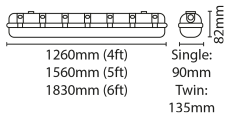

GENERAL INFORMATION

Light Source	LED	Colour / Finish	Grey
Application	Internal/External	Mounting Type	Surface, Suspended
Product Warranty	5 Years	Battery Warranty	1 Year
Net Weight	2.30 kg	Energy Efficiency Class	E

TECHNICAL INFORMATION

Nominal Voltage	240 V	Frequency	50Hz
Class Protection	1	Average Rated Life	40,000 h
Number of switching cycles	15,000	Construction Materials Line 1	ABS
Construction Materials Line 2	PC	Dimensions - Height	82 mm
Dimensions - Width	90 mm	Dimensions - Depth	1560 mm

PRODUCT INFORMATION

Wattage Combined	30W	CCT Combined	4000K
Luminaire Lumens Combined	3180 lm	lm/W Combined	106 lm/w
Beam Angle	120°	CRI	80
SDCM	<6	Lumen Maintenance	0.7
IP Rating	IP65	IK Rating	IK10