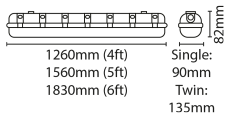

4FT Twin LED Weatherproof Fitting

4ft 38W 4000K Twin LED Weatherproof Fitting with MW

DESCRIPTION

This range is quick and easy to install due to "loop in & out" push fit connectors and features an IK10 "anti-drop" diffuser. Available in both single and twin fixtures with 6 output versions in each length, options include integral emergency and on / off microwave sensor

FEATURES

- Multiple cable entries, allowing for "loop in & out" wiring via push fit terminal block
- "Anti-drop" polycarbonate diffuser & gear tray
- Three mounting options - BESA box, directly onto ceiling surfaces or stainless steel suspension clips (included)
- Supplied with a 20mm IP65 gland & fixings kit
- IK10 rated fitting
- Producing up to 106 lm / W
- Integral adjustable microwave sensor

Nominal Voltage	240	Frequency	50Hz
Class Protection	1	Average Rated Life	40,000 h
Number of switching cycles	15,000	Construction Materials Line 1	ABS
Construction Materials Line 2	PC	Dimensions - Height	82 mm
Dimensions - Width	135 mm	Dimensions - Depth	1260 mm
IK Rating	IK10	IP Rating	IP65