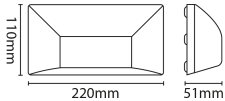

Plastic LED Wall Light

White plastic surface mount LED wall light
6W 4000K IP65

DESCRIPTION

6W White Plastic LED Wall Light

FEATURES

- Polycarbonate construction & opal diffuser suitable for coastal areas
- Integral Driver
- Downward facing opal diffuser gives a pleasing wall washed effect

GENERAL INFORMATION

Light Source	LED	Colour / Finish	White
Application	External	Mounting Type	Surface
Product Warranty	5 Years	Net Weight	0.26 kg
Energy Efficiency Class	F		

TECHNICAL INFORMATION

Nominal Voltage	240	Frequency	50Hz
Class Protection	2	Average Rated Life	30,000 h
Number of switching cycles	15,000	Construction Materials Line 1	Polycarbonate
Dimensions - Height	110 mm	Dimensions - Width	220 mm
Dimensions - Depth	51 mm	IP Rating	IP65

PRODUCT INFORMATION

Wattage Combined	6W	CCT Combined	4000K
Luminaire Lumens Combined	340 lm	lm/W Combined	57 lm/w
Beam Angle	108°	CRI	80
SDCM	<6	Lumen Maintenance	0.8
Dimmable	Not Dimmable	CCT1/WATT1: Rated Peak Intensity	123 cd