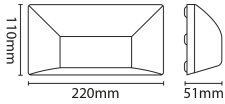

Plastic LED Wall Light

Grey plastic surface mount LED wall light 6W
4000K IP65 with PIR

DESCRIPTION

6W Grey Plastic LED Wall Light with PIR

FEATURES

- Polycarbonate construction & opal diffuser suitable for coastal areas
- Integral Driver
- Downward facing opal diffuser gives a pleasing wall washed effect
- On off PIR sensor with time on adjustment 5 secs - 8 mins
- 160° detection angle
- 8 metre detection range
- Lux level adjustment

GENERAL INFORMATION

Light Source	LED	Colour / Finish	Grey
Application	External	Mounting Type	Surface
Product Warranty	5 Years	Net Weight	0.29 kg
Energy Efficiency Class	F		

TECHNICAL INFORMATION

Nominal Voltage	240	Frequency	50Hz
Class Protection	2	Average Rated Life	30,000 h
Number of switching cycles	15,000	Construction Materials Line 1	Polycarbonate
Dimensions - Height	110 mm	Dimensions - Width	220 mm
Dimensions - Depth	51 mm	IP Rating	IP65

PRODUCT INFORMATION

Wattage Combined	6W	CCT Combined	4000K
Luminaire Lumens Combined	340 lm	lm/W Combined	57 lm/w
Beam Angle	108°	CRI	80
SDCM	<6	Lumen Maintenance	0.8
Dimmable	Not Dimmable	CCT1/WATT1: Rated Peak Intensity	123 cd