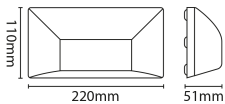

Plastic LED Wall Light

Grey plastic surface mount LED wall light 6W
4000K IP65

DESCRIPTION

6W Grey Plastic LED Wall Light

FEATURES

- Polycarbonate construction & opal diffuser suitable for coastal areas
- Integral Driver
- Downward facing opal diffuser gives a pleasing wall washed effect

GENERAL INFORMATION

Light Source	LED	Colour / Finish	Grey
Application	External	Mounting Type	Surface
Product Warranty	5 Years	Net Weight	0.26 kg
Energy Efficiency Class	F		

TECHNICAL INFORMATION

Nominal Voltage	240 V	Frequency	50Hz
Class Protection	2	Average Rated Life	30,000 h
Number of switching cycles	15,000	Construction Materials Line 1	Polycarbonate
Dimensions - Height	110 mm	Dimensions - Width	220 mm
Dimensions - Depth	51 mm		

PRODUCT INFORMATION

Wattage Combined	6W	CCT Combined	4000K
Luminaire Lumens Combined	340 lm	lm/W Combined	57 lm/w
Beam Angle	108°	CRI	80
SDCM	<6	Lumen Maintenance	0.8
IP Rating	IP65