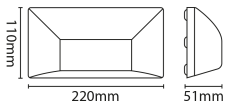

GENERAL INFORMATION

Light Source	LED	Colour / Finish	Grey
Application	External	Mounting Type	Surface
Product Warranty	5 Years	Net Weight	0.26 kg
Energy Efficiency Class	F		

TECHNICAL INFORMATION

Nominal Voltage	240	Frequency	50Hz
Class Protection	2	Average Rated Life	30,000 h
Number of switching cycles	15,000	Construction Materials Line 1	Polycarbonate
Dimensions - Height	110 mm	Dimensions - Width	220 mm
Dimensions - Depth	51 mm	IP Rating	IP65

PRODUCT INFORMATION

Wattage Combined	6W	CCT Combined	4000K
Luminaire Lumens Combined	340 lm	lm/W Combined	57 lm/w
Beam Angle	108°	CRI	80
SDCM	<6	Lumen Maintenance	0.8
Dimmable	Not Dimmable	CCT1/WATT1: Rated Peak Intensity	123 cd