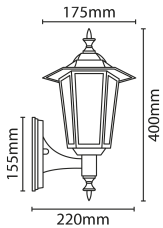

7W LED Full Lantern

Full lantern LED 7W 3100K 120° PIR IP44 Black

DESCRIPTION

Energy efficient black LED full lantern alternative to a traditional lantern with a tough polycarbonate construction, including a PIR sensor with time and lux level adjustment

FEATURES

- Tough polycarbonate construction
- On off PIR Sesnor with lux level adjustment
- 120° detection angle
- 8 metre detection range

GENERAL INFORMATION

Light Source	LED	Colour / Finish	Black
Application	External	Mounting Type	Surface
Product Warranty	5 Years	Net Weight	0.6 kg
Energy Efficiency Class	G		

TECHNICAL INFORMATION

Nominal Voltage	240 V	Frequency	50Hz
Class Protection	2	Average Rated Life	35,000 h
Number of switching cycles	15,000	Construction Materials Line 1	Polycarbonate
Dimensions - Height	400 mm	Dimensions - Width	175 mm
Dimensions - Depth	220 mm		

PRODUCT INFORMATION

Wattage Combined	7W	CCT Combined	3000K
Luminaire Lumens Combined	420 lm	lm/W Combined	60 lm/w
Beam Angle	120°	CRI	80
SDCM	<6	Lumen Maintenance	0.7
IP Rating	IP44		

IP44

PHOTOMETRICS

Product Code	Product Type	Watts	CCT	Luminaire lumens	Lm/W
VECOFBK	Standard	7 W	3000 K	420 lm	60 lm/W
VECOFPIRBK	PIR	7 W	3000 K	420 lm	60 lm/W
VECOHBK	Standard	7 W	3000 K	510 lm	73 lm/W
VECOHPIRBK	PIR	7 W	3000 K	420 lm	60 lm/W