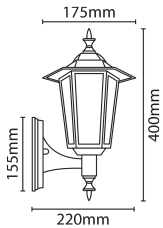

IP44

7W LED Full Lantern

Full lantern LED 7W 3100K 120° PIR IP44 Black

DESCRIPTION

Energy efficient black LED full lantern alternative to a traditional lantern with a tough polycarbonate construction, including a PIR sensor with time and lux level adjustment

FEATURES

- Tough polycarbonate construction
- On off PIR Sensor with lux level adjustment
- 120° detection angle
- 8 metre detection range

GENERAL INFORMATION

Light Source	LED	Colour / Finish	Black
Application	External	Mounting Type	Surface
Product Warranty	5 Years	Net Weight	0.6 kg
Energy Efficiency Class	G		

TECHNICAL INFORMATION

Nominal Voltage	240 V	Frequency	50Hz
Class Protection	2	Average Rated Life	35,000 h
Number of switching cycles	15,000	Construction Materials Line 1	Polycarbonate
Dimensions - Height	400 mm	Dimensions - Width	175 mm
Dimensions - Depth	220 mm	IP Rating	IP44