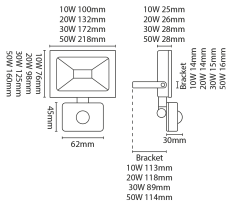

GENERAL INFORMATION

Light Source	LED	Colour / Finish	Black
Application	External	Mounting Type	Surface
Product Warranty	5 Years	Net Weight	0.22 kg
Energy Efficiency Class	F		

TECHNICAL INFORMATION

Nominal Voltage	240	Frequency	50Hz
Class Protection	1	Average Rated Life	25,000 h
Number of switching cycles	12,500	Construction Materials Line 1	Aluminium
Construction Materials Line 2	PC	Dimensions - Height	76 mm
Dimensions - Width	100 mm	Dimensions - Depth	25 mm
IP Rating	IP65		

PRODUCT INFORMATION

Wattage Combined	10W	CCT Combined	4000K
Luminaire Lumens Combined	850 lm	lm/W Combined	85 lm/w
Beam Angle	110°	CRI	80
SDCM	<6	Lumen Maintenance	0.7
Dimmable	Not Dimmable	CCTI/WATT1: Rated Peak Intensity	350 cd