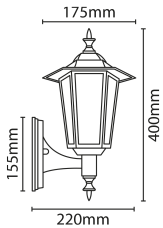

IP44

7W LED Full Lantern

Full lantern LED 7W 3100K IP44 Black

DESCRIPTION

Energy efficient black LED full lantern alternative to a traditional lantern with a tough polycarbonate construction

FEATURES

- Tough polycarbonate construction

GENERAL INFORMATION

Light Source	LED	Colour / Finish	Black
Application	External	Mounting Type	Surface
Product Warranty	5 Years	Net Weight	0.54 kg
Energy Efficiency Class	G		

TECHNICAL INFORMATION

Nominal Voltage	240	Frequency	50Hz
Class Protection	2	Average Rated Life	35,000 h
Number of switching cycles	15,000	Construction Materials Line 1	Polycarbonate
Dimensions - Height	400 mm	Dimensions - Width	175 mm
Dimensions - Depth	220 mm	IP Rating	IP44

PRODUCT INFORMATION

Wattage Combined	7W	CCT Combined	3000K
Luminaire Lumens Combined	420 lm	lm/W Combined	60 lm/w
Beam Angle	120°	CRI	80
SDCM	<6	Lumen Maintenance	0.7
Lighting Technology used	LED	Non-Directional or Directional	NDLS
Mains or non-mains	MLS	Connected light source (CLS)	FALSE