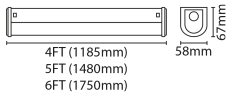

### DESCRIPTION

6ft LED highly efficient economy batten fixture, slim profile design with even light distribution, front diffuser and end caps removable to allow for easy wiring at either end of the batten or Besa mounting from the rear of the fitting, available in both standard and high output mode to suit different ceiling heights and task requirements

### FEATURES

- LED tray can be removed from the housing for easy installation
- 20mm knockout glands at each end for through wiring options
- BESA box mounting
- Gear tray retaining straps
- Up to 106 lm/W
- Pressed steel body and polycarbonate diffuser

### GENERAL INFORMATION

Light Source	LED	Colour / Finish	White
Application	Internal	Mounting Type	Surface, Suspended
Product Warranty	5 Years	Net Weight	2.18 kg

### TECHNICAL INFORMATION

Nominal Voltage	240	Frequency	50Hz
Class Protection	1	Operating Temperature (Min)	-20 °C
Operating Temperature (Max)	40 °C	Average Rated Life	30,000 h
Number of switching cycles	15,000	Construction Materials Line 1	Steel
Construction Materials Line 2	Polycarbonate diffuser	Dimensions - Height	65 mm
Dimensions - Width	57 mm	Dimensions - Depth	1750 mm
IP Rating	IP20		