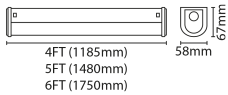

VECOBAT6FT

6ft 32W 4000K LED Economy Batten Fitting

DESCRIPTION

6ft LED highly efficient economy batten fixture, slim profile design with even light distribution, front diffuser and end caps removable to allow for easy wiring at either end of the batten or Besa mounting from the rear of the fitting, available in both standard and high output mode to suit different ceiling heights and task requirements

FEATURES

- LED tray can be removed from the housing for easy installation
- 20mm knockout glands at each end for through wiring options
- BESA box mounting
- Gear tray retaining straps
- Up to 106 lm/w
- Pressed steel body and polycarbonate diffuser

GENERAL INFORMATION

Light Source	LED	Colour / Finish	White
Application	Internal	Mounting Type	Surface, Suspended
Product Warranty	5 Years	Net Weight	2.13 kg

TECHNICAL INFORMATION

Nominal Voltage	240 V	Frequency	50Hz
Class Protection	1	Operating Temperature (Min)	-20 °C
Operating Temperature (Max)	40 °C	Average Rated Life	30,000 h
Number of switching cycles	15,000	Construction Materials Line 1	Steel
Construction Materials Line 2	Polycarbonate diffuser	Dimensions - Height	65 mm
Dimensions - Width	57 mm	Dimensions - Depth	1750 mm
IP Rating	IP20		