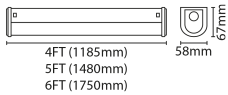

VECOBAT6FT

6ft 32W 4000K LED Economy Batten Fitting

DESCRIPTION

6ft LED highly efficient economy batten fixture, slim profile design with even light distribution, front diffuser and end caps removable to allow for easy wiring at either end of the batten or Besa mounting from the rear of the fitting, available in both standard and high output mode to suit different ceiling heights and task requirements

FEATURES

- LED tray can be removed from the housing for easy installation
- 20mm knockout glands at each end for through wiring options
- BESA box mounting
- Gear tray retaining straps
- Up to 106 lm/W
- Pressed steel body and polycarbonate diffuser

GENERAL INFORMATION

Light Source	LED	Colour / Finish	White
Application	Internal	Mounting Type	Surface, Suspended
Product Warranty	5 Years	Net Weight	2.13 kg

TECHNICAL INFORMATION

Nominal Voltage	240	Frequency	50Hz
Class Protection	1	Operating Temperature (Min)	-20 °C
Operating Temperature (Max)	40 °C	Average Rated Life	30,000 h
Number of switching cycles	15,000	Construction Materials Line 1	Steel
Construction Materials Line 2	Polycarbonate diffuser	Dimensions - Height	65 mm
Dimensions - Width	57 mm	Dimensions - Depth	1750 mm
IP Rating	IP20		

IP20

PHOTOMETRICS

Product Code	Product Type	Watts	CCT	Luminaire lumens	Lm/W
VECOBAT4FT	4ft	18 W	4000 K	2456 lm	136 lm/W
VECOBAT5FT	5ft	24 W	4000 K	3124 lm	130 lm/W
VECOBAT5HO	5ft	48 W	4000 K	4000 lm	83 lm/W
VECOBAT6FT	6ft	32 W	4000 K	4096 lm	128 lm/W
VECOBAT6HO	6ft	64 W	4000 K	7997 lm	125 lm/W