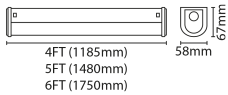

### DESCRIPTION

5ft LED highly efficient economy batten fixture, slim profile design with even light distribution, front diffuser and end caps removable to allow for easy wiring at either end of the batten or Besa mounting from the rear of the fitting, available in both standard and high output mode to suit different ceiling heights and task requirements

### FEATURES

- LED tray can be removed from the housing for easy installation
- 20mm knockout glands at each end for through wiring options
- BESA box mounting
- Gear tray retaining straps
- Up to 106 lm/W
- Pressed steel body and polycarbonate diffuser

### GENERAL INFORMATION

Light Source	LED	Colour / Finish	White
Application	Internal	Mounting Type	Surface, Suspended
Product Warranty	5 Years	Net Weight	1.6 kg

### TECHNICAL INFORMATION

Nominal Voltage	240	Frequency	50Hz
Class Protection	1	Operating Temperature (Min)	-20 °C
Operating Temperature (Max)	40 °C	Average Rated Life	30,000 h
Number of switching cycles	15,000	Construction Materials Line 1	Steel
Construction Materials Line 2	Polycarbonate diffuser	Dimensions - Height	57 mm
Dimensions - Width	1480 mm	Dimensions - Depth	65 mm
IP Rating	IP20		