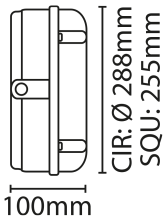

FEATURES

- Full circular / square LED array
- Push fit terminals, hinged gear tray & captive fixing screws
- Four 20mm cable entries on the side and one to the rear
- Central BESA box mounting option on the base
- Detection sensitivity adjustable 10/50/75/100%
- Daylight sensor adjustable - 5/15/50 Lux/Disable
- Mounting height maximum 6m
- Detection angle 150° wall mounted, 360° ceiling mounted

GENERAL INFORMATION

Light Source	LED	Colour / Finish	White
Application	Internal/External	Mounting Type	Surface
Product Warranty	5 Years	Net Weight	1.16 kg
Energy Efficiency Class	E		

TECHNICAL INFORMATION

Nominal Voltage	240 V	Frequency	50Hz
Class Protection	1	Operating Temperature (Min)	-20 °C
Operating Temperature (Max)	45 °C	Average Rated Life	50,000 h
Number of switching cycles	25,000	Construction Materials Line 1	Polycarbonate
Dimensions - Height	250 mm	Dimensions - Width	250 mm
Dimensions - Depth	100 mm	IK Rating	IK08
IP Rating	IP65		

PRODUCT INFORMATION

Wattage Combined	18W	CCT Combined	4000K
Luminaire Lumens Combined	1720 lm	lm/W Combined	96 lm/w
Beam Angle	120°	CRI	80
SDCM	<6	Lumen Maintenance	0.8

Lighting Technology used	LED	Non-Directional or Directional	NDLS
Mains or non-mains	MLS	Connected light source (CLS)	FALSE
Colour tuneable light source	FALSE	High Luminance light source	FALSE
Anti Glare shield	FALSE	Correlated Colour temperature type	SINGLE_VALUE
Correlated Colour temperature (K) 1	4,000	Chromaticity coordinates x	0.371
Chromaticity coordinates y	0.371	Peak Luminous Intensity (cd)	398 cd
Stroboscopic effect metric (SVM)	0.0	Flicker Metric (pst)	0.0
R9 colour rendering index	10.0	Survival factor @6000hrs	0.9
Claim LED Replace Fluorescent	FALSE	Spectrum report available	Yes
Displacement Factor	0.91	CCT1/WATT1: Rated Peak Intensity	432 cd