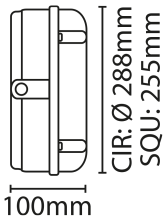

FEATURES

- Full circular / square LED array
- Push fit terminals, hinged gear tray & captive fixing screws
- Four 20mm cable entries on the side and one to the rear
- Central BESA box mounting option on the base
- Detection sensitivity adjustable 10/50/75/100%
- Daylight sensor adjustable - 5/15/50 Lux/Disable
- Mounting height maximum 6m
- Detection angle 150° wall mounted, 360° ceiling mounted

GENERAL INFORMATION

Light Source	LED	Colour / Finish	White
Application	Internal/External	Mounting Type	Surface
Product Warranty	5 Years	Net Weight	1.16 kg
Energy Efficiency Class	E		

TECHNICAL INFORMATION

Nominal Voltage	240	Frequency	50Hz
Class Protection	1	Operating Temperature (Min)	-20 °C
Operating Temperature (Max)	45 °C	Average Rated Life	50,000 h
Number of switching cycles	25,000	Construction Materials Line 1	Polycarbonate
Dimensions - Height	250 mm	Dimensions - Width	250 mm
Dimensions - Depth	100 mm	IK Rating	IK08
IP Rating	IP65		

PRODUCT INFORMATION

Wattage Combined	18W	CCT Combined	4000K
Luminaire Lumens Combined	1720 lm	lm/W Combined	96 lm/w
Beam Angle	120°	CRI	80
SDCM	<6	Lumen Maintenance	0.8

Lighting Technology used	LED	Non-Directional or Directional	NDLS
Mains or non-mains	MLS	Connected light source (CLS)	FALSE
Colour tuneable light source	FALSE	High Luminance light source	FALSE
Anti Glare shield	FALSE	Correlated Colour temperature type	SINGLE_VALUE
Correlated Colour temperature (K) 1	4,000	Chromaticity coordinates x	0.371
Chromaticity coordinates y	0.371	Peak Luminous Intensity (cd)	398 cd
Stroboscopic effect metric (SVM)	0.0	Flicker Metric (pst)	0.0
R9 colour rendering index	10.0	Survival factor @6000hrs	0.9
Claim LED Replace Fluorescent	FALSE	Spectrum report available	Yes
Displacement Factor	0.91	CCT1/WATT1: Rated Peak Intensity	432 cd