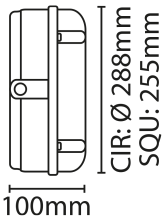

### FEATURES

- Full circular / square LED array
- Push fit terminals, hinged gear tray & captive fixing screws
- Four 20mm cable entries on the side and one to the rear
- Central BESA box mounting option on the base

### GENERAL INFORMATION

Light Source	LED	Colour / Finish	White
Application	Internal/External	Mounting Type	Surface
Product Warranty	5 Years	Net Weight	1.16 kg
Energy Efficiency Class	E		

### TECHNICAL INFORMATION

Nominal Voltage	240	Frequency	50Hz
Class Protection	1	Operating Temperature (Min)	-20 °C
Operating Temperature (Max)	45 °C	Average Rated Life	50,000 h
Number of switching cycles	25,000	Construction Materials Line 1	Polycarbonate
Dimensions - Height	250 mm	Dimensions - Width	250 mm
Dimensions - Depth	100 mm	IK Rating	IK08
IP Rating	IP65		

### PRODUCT INFORMATION

Wattage Combined	18W	CCT Combined	4000K
Luminaire Lumens Combined	1610 lm	lm/W Combined	89 lm/w
Beam Angle	120°	CRI	80
SDCM	<6	Lumen Maintenance	0.8

Lighting Technology used	LED	Non-Directional or Directional	NDLS
Mains or non-mains	MLS	Connected light source (CLS)	FALSE
Colour tuneable light source	FALSE	High Luminance light source	FALSE
Anti Glare shield	FALSE	Correlated Colour temperature type	SINGLE_VALUE
Correlated Colour temperature (K) 1	4,000	Chromaticity coordinates x	0.369
Chromaticity coordinates y	0.372	Peak Luminous Intensity (cd)	398 cd
Stroboscopic effect metric (SVM)	0.0	Flicker Metric (pst)	0.0
R9 colour rendering index	7.0	Survival factor @6000hrs	0.9
Claim LED Replace Fluorescent	FALSE	Spectrum report available	Yes
Displacement Factor	0.91	CCT1/WATT1: Rated Peak Intensity	398 cd