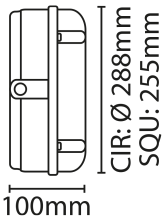

FEATURES

- Full circular / square LED array
- Push fit terminals, hinged gear tray & captive fixing screws
- Four 20mm cable entries on the side and one to the rear
- Central BESA box mounting option on the base
- Detection sensitivity adjustable 10/50/75/100%
- Daylight sensor adjustable - 5/15/50 Lux/Disable
- Mounting height maximum 6m
- Detection angle 150° wall mounted, 360° ceiling mounted

GENERAL INFORMATION

Light Source	LED	Colour / Finish	White
Application	Internal/External	Mounting Type	Surface
Product Warranty	5 Years	Net Weight	1.16 kg
Energy Efficiency Class	E		

TECHNICAL INFORMATION

Nominal Voltage	240 V	Frequency	50Hz
Class Protection	1	Operating Temperature (Min)	-20 °C
Operating Temperature (Max)	45 °C	Average Rated Life	50,000 h
Number of switching cycles	25,000	Construction Materials Line 1	Polycarbonate
Dimensions - Height	250 mm	Dimensions - Width	250 mm
Dimensions - Depth	100 mm		

PRODUCT INFORMATION

Wattage Combined	18W	CCT Combined	4000K
Luminaire Lumens Combined	1610 lm	lm/W Combined	89 lm/w
Beam Angle	120°	CRI	80
SDCM	<6	Lumen Maintenance	0.8
IP Rating	IP65	IK Rating	IK08

IP65