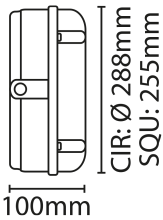

FEATURES

- Full circular / square LED array
- Push fit terminals, hinged gear tray & captive fixing screws
- Four 20mm cable entries on the side and one to the rear
- Central BESA box mounting option on the base
- Detection sensitivity adjustable 10/50/75/100%
- Daylight sensor adjustable - 5/15/50 Lux/Disable
- Mounting height maximum 6m
- Detection angle 150° wall mounted, 360° ceiling mounted

GENERAL INFORMATION

Light Source	LED	Colour / Finish	White
Application	Internal/External	Mounting Type	Surface
Product Warranty	5 Years	Net Weight	1.16 kg
Energy Efficiency Class	E		

TECHNICAL INFORMATION

Nominal Voltage	240	Frequency	50Hz
Class Protection	1	Operating Temperature (Min)	-20 °C
Operating Temperature (Max)	45 °C	Average Rated Life	50,000 h
Number of switching cycles	25,000	Construction Materials Line 1	Polycarbonate
Dimensions - Height	250 mm	Dimensions - Width	250 mm
Dimensions - Depth	100 mm	IK Rating	IK08
IP Rating	IP65		

PRODUCT INFORMATION

Wattage Combined	18W	CCT Combined	4000K
Luminaire Lumens Combined	1610 lm	lm/W Combined	89 lm/w
Beam Angle	120°	CRI	80
SDCM	<6	Lumen Maintenance	0.8

Lighting Technology used	LED	Non-Directional or Directional	NDLS
Mains or non-mains	MLS	Connected light source (CLS)	FALSE
Colour tuneable light source	FALSE	High Luminance light source	FALSE
Anti Glare shield	FALSE	Correlated Colour temperature type	SINGLE_VALUE
Correlated Colour temperature (K) 1	4,000	Chromaticity coordinates x	0.369
Chromaticity coordinates y	0.372	Peak Luminous Intensity (cd)	398 cd
Stroboscopic effect metric (SVM)	0.0	Flicker Metric (pst)	0.0
R9 colour rendering index	7.0	Survival factor @6000hrs	0.9
Claim LED Replace Fluorescent	FALSE	Spectrum report available	Yes
Displacement Factor	0.91	CCT1/WATT1: Rated Peak Intensity	398 cd