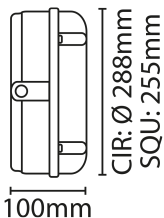

FEATURES

- Full circular / square LED array
- Push fit terminals, hinged gear tray & captive fixing screws
- Four 20mm cable entries on the side and one to the rear
- Central BESA box mounting option on the base
- 3 hour maintained mode as standard which can also be configured for non maintained operation
- Li-Ion 3.2V 1500mAh battery 5 year warranty - Replacement battery code: EB11
- Detection sensitivity adjustable 10/50/75/100%
- Daylight sensor adjustable - 5/15/50 Lux/Disable

TECHNICAL INFORMATION

Nominal Voltage	240	Frequency	50Hz
Class Protection	1	Operating Temperature (Min)	-20 °C
Operating Temperature (Max)	45 °C	Average Rated Life	50,000 h
Number of switching cycles	25,000	Construction Materials Line 1	Polycarbonate
Dimensions - Height	250 mm	Dimensions - Width	250 mm
Dimensions - Depth	100 mm	IK Rating	IK08
IP Rating	IP65		

PRODUCT INFORMATION

Wattage Combined	18W	CCT Combined	4000K
Luminaire Lumens Combined	1610 lm	lm/W Combined	89 lm/w
Beam Angle	120°	CRI	80
SDCM	<6	Lumen Maintenance	0.8

Emergency Lumen Output	193 lm	Lighting Technology used	LED
Non-Directional or Directional	NDLS	Mains or non-mains	MLS
Connected light source (CLS)	FALSE	Colour tuneable light source	FALSE
High Luminance light source	FALSE	Anti Glare shield	FALSE
Correlated Colour temperature type	SINGLE_VALUE	Correlated Colour temperature (K) 1	4,000
Chromaticity coordinates x	0.369	Chromaticity coordinates y	0.372
Peak Luminous Intensity (cd)	398 cd	Stroboscopic effect metric (SVM)	0.0
Flicker Metric (pst)	0.0	R9 colour rendering index	7.0
Survival factor @6000hrs	0.9	Claim LED Replace Fluorescent	FALSE
Spectrum report available	Yes	Displacement Factor	0.91
CCT1/WATT1: Rated Peak Intensity	398 cd		