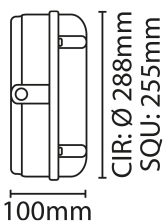

GENERAL INFORMATION

Light Source	LED	Colour / Finish	White
Application	Internal/External	Mounting Type	Surface
Product Warranty	5 Years	Battery Warranty	5 Years
Net Weight	1.36 kg	Energy Efficiency Class	E

TECHNICAL INFORMATION

Nominal Voltage	240	Frequency	50Hz
Class Protection	1	Operating Temperature (Min)	-20 °C
Operating Temperature (Max)	45 °C	Average Rated Life	50,000 h
Number of switching cycles	25,000	Construction Materials Line 1	Polycarbonate
Dimensions - Height	250 mm	Dimensions - Width	250 mm
Dimensions - Depth	100 mm	IK Rating	IK08
IP Rating	IP65		

PRODUCT INFORMATION

Wattage Combined	18W	CCT Combined	4000K
Luminaire Lumens Combined	1610 lm	lm/W Combined	89 lm/w
Beam Angle	120°	CRI	80
SDCM	<6	Lumen Maintenance	0.8