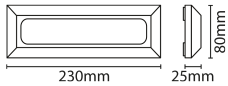

### GENERAL INFORMATION

|                         |          |                 |         |
|-------------------------|----------|-----------------|---------|
| Light Source            | LED      | Colour / Finish | Black   |
| Application             | External | Mounting Type   | Surface |
| Product Warranty        | 5 Years  | Net Weight      | 0.22 kg |
| Energy Efficiency Class | D        |                 |         |

### TECHNICAL INFORMATION

|                               |        |                               |          |
|-------------------------------|--------|-------------------------------|----------|
| Nominal Voltage               | 240 V  | Frequency                     | 50Hz     |
| Class Protection              | 2      | Operating Temperature (Min)   | -20 °C   |
| Operating Temperature (Max)   | 45 °C  | Average Rated Life            | 20,000 h |
| Number of switching cycles    | 10,000 | Construction Materials Line 1 | ABS      |
| Construction Materials Line 2 | PC     | Dimensions - Height           | 178 mm   |
| Dimensions - Width            | 38 mm  | Dimensions - Depth            | 17 mm    |

### PRODUCT INFORMATION

|                           |        |                   |          |
|---------------------------|--------|-------------------|----------|
| Wattage Combined          | 3W     | CCT Combined      | 4000K    |
| Luminaire Lumens Combined | 330 lm | lm/W Combined     | 110 lm/w |
| Beam Angle                | 120°   | CRI               | 80       |
| SDCM                      | <6     | Lumen Maintenance | 0.7      |
| IP Rating                 | IP65   |                   |          |