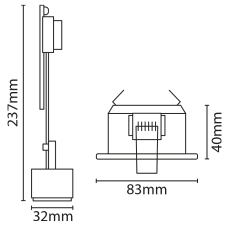

Mains IP65 Downlight

GU10 IP65 white recessed shower light

DESCRIPTION

Mains rated GU10 Shower light available in chrome, nickel and white suitable for installations within zones 1 and 2. The traditional downlight offers simple maintenance compared to integrated LED offering easy lamp change suitable for hole cut outs of 70mm

FEATURES

- Can be used in bathroom zone 1 & 2
- Sprung bezel pulls off to facilitate easy lamp change
- Hole cut out size 70mm
- Requires GU10 lamp. Fitting is rated at 50W max

GENERAL INFORMATION

Colour / Finish	White	Product Warranty	1 Year
Net Weight	0.21 kg		

TECHNICAL INFORMATION

Nominal Voltage	240	Construction Materials Line 1	Steel
Dimensions - Height	120 mm	Dimensions - Width	85 mm
Dimensions - Depth	85 mm	IP Rating	IP65

PRODUCT INFORMATION

Wattage Combined	50W
-------------------------	-----

IP65

PACKAGING

Packaging Type	Colour Box
Individual unit gross weight	221 g
Intermediate Carton Depth (mm)	80 mm
Intermediate Carton Width (mm)	450 mm
Intermediate Carton Height (mm)	90 mm
Intermediate Pack Qty.	5
Pallet Layer Qty	500
Pallet Layers	3
Pallet Qty	1,500
MOM / OPQ	1 / 50