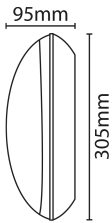

Sparrowhawk

Sparrowhawk IP66 white circular bulkhead
opal diffuser 11W LED 4000K

DESCRIPTION

Long life, energy efficient utility fitting perfect for domestic or commercial settings including perimeter lighting, paths, gardens and porches, communal areas, staircases and many more.

FEATURES

- Multiple low power LED array & optically optimised diffuser - ensures a soft, even lighting effect with no degradation of light output
- IP66 Ceiling or wall mounted
- Polycarbonate / ABS construction. Stainless steel screws
- 4200K colour temperature for bright neutral white appearance

GENERAL INFORMATION

Light Source	LED	Colour / Finish	White
Application	Internal/External	Mounting Type	Surface
Product Warranty	5 Years	Net Weight	0.8 kg
Energy Efficiency Class	E		

TECHNICAL INFORMATION

Nominal Voltage	240	Frequency	50Hz
Class Protection	2	Operating Temperature (Min)	-20 °C
Operating Temperature (Max)	45 °C	Average Rated Life	50,000 h
Number of switching cycles	25,000	Construction Materials Line 1	Polycarbonate
Construction Materials Line 2	ABS	Dimensions - Height	305 mm
Dimensions - Width	305 mm	Dimensions - Depth	95 mm
IK Rating	IK08	IP Rating	IP66

PRODUCT INFORMATION

Wattage Combined	12W	CCT Combined	4200K
Luminaire Lumens Combined	1150 lm	lm/W Combined	96 lm/w
Beam Angle	120°	CRI	80
SDCM	<6	Lumen Maintenance	0.8