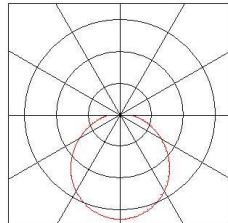

GENERAL INFORMATION

Light Source	LED	Colour / Finish	White
Application	Internal/External	Mounting Type	Surface
Product Warranty	5 Years	Net Weight	0.8 kg
Energy Efficiency Class	E		

TECHNICAL INFORMATION

Nominal Voltage	240	Frequency	50Hz
Class Protection	2	Operating Temperature (Min)	-20 °C
Operating Temperature (Max)	45 °C	Average Rated Life	50,000 h
Number of switching cycles	25,000	Construction Materials Line 1	Polycarbonate
Construction Materials Line 2	ABS	Dimensions - Height	305 mm
Dimensions - Width	303 mm	Dimensions - Depth	95 mm
IK Rating	IK08	IP Rating	IP66

PRODUCT INFORMATION

Wattage Combined	12W	CCT Combined	4200K
Luminaire Lumens Combined	1150 lm	lm/W Combined	96 lm/w
Beam Angle	120°	CRI	80
SDCM	<6	Lumen Maintenance	0.8