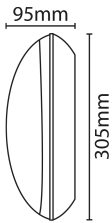

Sparrowhawk

Sparrowhawk IP66 white circular bulkhead opal diffuser 11W LED 4000K with microwave sensor

DESCRIPTION

Long life, energy efficient utility fitting perfect for domestic or commercial settings including perimeter lighting, paths, gardens and porches, communal areas, staircases and many more.

FEATURES

- Multiple low power LED array & optically optimised diffuser - ensures a soft, even lighting effect with no degradation of light output
- IP66 Ceiling or wall mounted
- Polycarbonate / ABS construction. Stainless steel screws
- 4200K colour temperature for bright neutral white appearance
- Adjustable microwave sensor with options to adjust 2-50 lux or disable, detection range 10-100% and time 5 secs - 30 mins

GENERAL INFORMATION

Light Source	LED	Colour / Finish	White
Application	Internal/External	Mounting Type	Surface
Product Warranty	5 Years	Net Weight	0.8 kg
Energy Efficiency Class	E		

TECHNICAL INFORMATION

Nominal Voltage	240	Frequency	50Hz
Class Protection	2	Operating Temperature (Min)	-20 °C
Operating Temperature (Max)	45 °C	Average Rated Life	50,000 h
Number of switching cycles	25,000	Construction Materials Line 1	Polycarbonate
Construction Materials Line 2	ABS	Dimensions - Height	305 mm
Dimensions - Width	303 mm	Dimensions - Depth	95 mm
IK Rating	IK08	IP Rating	IP66

PRODUCT INFORMATION

Wattage Combined	12W	CCT Combined	4200K
Luminaire Lumens Combined	1150 lm	lm/W Combined	96 lm/w
Beam Angle	120°	CRI	80
SDCM	<6	Lumen Maintenance	0.8