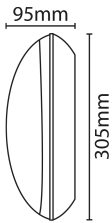

Sparrowhawk

Sparrowhawk IP66 black circular bulkhead opal diffuser 11W LED 4000K with microwave sensor

DESCRIPTION

Long life, energy efficient utility fitting perfect for domestic or commercial settings including perimeter lighting, paths, gardens and porches, communal areas, staircases and many more.

FEATURES

- Multiple low power LED array & optically optimised diffuser - ensures a soft, even lighting effect with no degradation of light output
- IP66 Ceiling or wall mounted
- Polycarbonate / ABS construction. Stainless steel screws
- 4200K colour temperature for bright neutral white appearance
- Adjustable microwave sensor with options to adjust 2-50 lux or disable, detection range 10-100% and time 5 secs - 30 mins