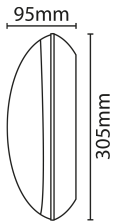

FEATURES

- Multiple low power LED array & optically optimised diffuser - ensures a soft, even lighting effect with no degradation of light output
- IP66 Ceiling or wall mounted
- Polycarbonate / ABS construction. Stainless steel screws
- 4200K colour temperature for bright neutral white appearance
- Adjustable microwave sensor with options to adjust 2-50 lux or disable, detection range 10-100% and time 5 secs - 30 mins
- The microwave sensor is discreetly placed behind the diffuser: making it unobtrusive so there is no compromise to the appearance of the fitting or the room design

Nominal Voltage	240 V	Frequency	50Hz
Class Protection	2	Operating Temperature (Min)	-20 °C
Operating Temperature (Max)	45 °C	Average Rated Life	50,000 h
Number of switching cycles	25,000	Construction Materials Line 1	Polycarbonate
Construction Materials Line 2	ABS	Dimensions - Height	305 mm
Dimensions - Width	305 mm	Dimensions - Depth	95 mm