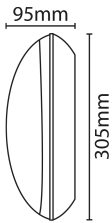

FEATURES

- Multiple low power LED array & optically optimised diffuser - ensures a soft, even lighting effect with no degradation of light output
- IP66 Ceiling or wall mounted
- Polycarbonate / ABS construction. Stainless steel screws
- 4200K colour temperature for bright neutral white appearance

Nominal Voltage	240	Frequency	50Hz
Class Protection	2	Operating Temperature (Min)	-20 °C
Operating Temperature (Max)	45 °C	Average Rated Life	50,000 h
Number of switching cycles	25,000	Construction Materials Line 1	Polycarbonate
Construction Materials Line 2	ABS	Dimensions - Height	305 mm
Dimensions - Width	305 mm	Dimensions - Depth	95 mm
IK Rating	IK08	IP Rating	IP66

PRODUCT INFORMATION

Wattage Combined	12W	CCT Combined	4200K
Luminaire Lumens Combined	790 lm	lm/W Combined	66 lm/w
Beam Angle	120°	CRI	80
SDCM	<6	Lumen Maintenance	0.8

Lighting Technology used	LED	Non-Directional or Directional	NDLS
Mains or non-mains	MLS	Connected light source (CLS)	FALSE
Colour tuneable light source	FALSE	High Luminance light source	FALSE
Anti Glare shield	FALSE	Correlated Colour temperature type	SINGLE_VALUE
Chromaticity coordinates x	0.374	Chromaticity coordinates y	0.375
Stroboscopic effect metric (SVM)	0.0	Flicker Metric (pst)	0.0
R9 colour rendering index	-1.0	Survival factor @6000hrs	0.9
Claim LED Replace Fluorescent	FALSE	Spectrum report available	Yes
Displacement Factor	0.89	CCT1/WATT1: Rated Peak Intensity	257 cd

IP66

IK08

IP66

IK08

PHOTOMETRICS

Product Code	Product Type	Watts	CCT	Luminaire lumens	Lm/W
SHEYEBK	Standard, Eyelid, Black	12 W	4200 K	790 lm	66 lm/W
SHEYEMWBK	On / Off Microwave, Eyelid, Black	12 W	4200 K	790 lm	66 lm/W
SHEYEWH	Standard, Eyelid, White	12 W	4200 K	790 lm	66 lm/W
SHFULLBK	Standard, Black	12 W	4200 K	1150 lm	96 lm/W
SHFULLMWBK	On / Off Microwave, Black	12 W	4200 K	1150 lm	96 lm/W
SHFULLMWWH	On / Off Microwave, White	12 W	4200 K	1150 lm	96 lm/W
SHFULLWH	Standard, White	12 W	4200 K	1150 lm	96 lm/W