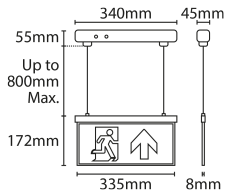

Self-Test Emergency Drop Sign

Self-Test emergency adjustable suspended white exit sign 2W LED 6000K with ISO 7010 up arrow

DESCRIPTION

Fitting with proven long term durability and performance – perfect for office & commercial applications

FEATURES

- Remote connection box complete with adjustable length suspension cable (max 80cm)
- Supplied with a double-sided exit legend
- 3 hour maintained mode as standard which can also be configured for non-maintained or remote switched operation
- Viewing distance 29m
- Ni-Cd 3.6V 800mAh battery 1 year warranty - Replacement battery code: EB8

GENERAL INFORMATION

Light Source	LED	Colour / Finish	White
Application	Internal	Mounting Type	Surface
Product Warranty	5 Years	Battery Warranty	1 Year
Net Weight	0.73 kg		

TECHNICAL INFORMATION

Nominal Voltage	240 V	Frequency	50Hz
Class Protection	1	Average Rated Life	25,000 h
Construction Materials Line 1	Polycarbonate	Dimensions - Height	227 mm
Dimensions - Width	340 mm	Dimensions - Depth	45 mm

PRODUCT INFORMATION

Wattage Combined	2.3W	CCT Combined	6000K
Luminaire Lumens Combined	170 lm	lm/W Combined	74 lm/w
Beam Angle	120°	IP Rating	IP20

IP20

PHOTOMETRICS

Product Code	Product Type	Watts	CCT	Luminaire lumens	Lm/W
SESIGNLEM3	Emergency	2.3 W	6000 K	170 lm	74 lm/W
SIGNLEDEM3	Emergency	3 W	6000 K	170 lm	57 lm/W