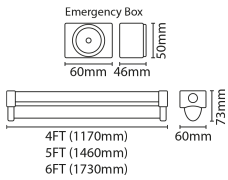

## LED Batten

6ft 70W 4200K High Output LED Batten with Self Test Emergency

### DESCRIPTION

6ft LED highly efficient traditional style batten fixture, slim profile design with even light distribution, front diffuser and end caps removable to allow for easy wiring at either end of the batten or Besa mounting from the rear of the fitting, available in both standard and high output mode to suit different ceiling heights and task requirements, comes complete with a bolt on self-test emergency downlight attached at the end of the fitting

### FEATURES

- Full photometric data available to enable lighting designs. Light output is equivalent or superior to traditional fluorescent battens.
- Pressed steel body and polycarbonate diffuser. LED tray can be removed from the housing for easy installation
- BESA box mounting, gear tray retaining straps & push terminal connections
- 20mm knockout glands at each end for through wiring options
- Minimum 3 hour functionality in emergency mode
- 118 lumens in emergency mode
- >120 lm/w
- Replacement battery code: EB2

### TECHNICAL INFORMATION

Nominal Voltage	240 V	Frequency	50Hz
Class Protection	1	Operating Temperature (Min)	-20 °C
Operating Temperature (Max)	45 °C	Average Rated Life	35,000 h
Number of switching cycles	15,000	Construction Materials Line 1	Steel
Construction Materials Line 2	Polycarbonate	Dimensions - Height	73 mm
Dimensions - Width	60 mm	Dimensions - Depth	1730 mm