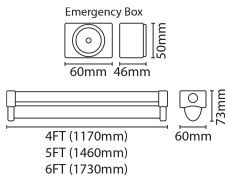

LED Batten

5ft 65W 4200K High Output LED Batten with Self Test Emergency

DESCRIPTION

5ft LED highly efficient traditional style batten fixture, slim profile design with even light distribution, front diffuser and end caps removable to allow for easy wiring at either end of the batten or Besa mounting from the rear of the fitting, available in both standard and high output mode to suit different ceiling heights and task requirements, comes complete with a bolt on self-test emergency downlight attached at the end of the fitting

FEATURES

- Full photometric data available to enable lighting designs. Light output is equivalent or superior to traditional fluorescent battens.
- Pressed steel body and polycarbonate diffuser. LED tray can be removed from the housing for easy installation
- BESA box mounting, gear tray retaining straps & push terminal connections
- 20mm knockout glands at each end for through wiring options
- Minimum 3 hour functionality in emergency mode
- 118 lumens in emergency mode
- >120 lm/W
- Replacement battery code: EB2

GENERAL INFORMATION

Light Source	LED	Colour / Finish	White
Application	Internal	Mounting Type	Surface
Product Warranty	5 Years	Battery Warranty	1 Year
Net Weight	2.09 kg		

TECHNICAL INFORMATION

Nominal Voltage	240	Frequency	50Hz
Class Protection	1	Operating Temperature (Min)	-20 °C
Operating Temperature (Max)	45 °C	Average Rated Life	35,000 h
Number of switching cycles	15,000	Construction Materials Line 1	Steel
Construction Materials Line 2	Polycarbonate	Dimensions - Height	73 mm
Dimensions - Width	60 mm	Dimensions - Depth	1460 mm
IP Rating	IP20		