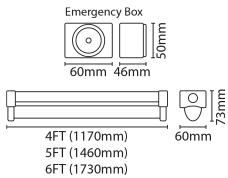

LED Batten

5ft 65W 4200K High Output LED Batten with Self Test Emergency

DESCRIPTION

5ft LED highly efficient traditional style batten fixture, slim profile design with even light distribution, front diffuser and end caps removable to allow for easy wiring at either end of the batten or Besa mounting from the rear of the fitting, available in both standard and high output mode to suit different ceiling heights and task requirements, comes complete with a bolt on self-test emergency downlight attached at the end of the fitting

FEATURES

- Full photometric data available to enable lighting designs. Light output is equivalent or superior to traditional fluorescent battens.
- Pressed steel body and polycarbonate diffuser. LED tray can be removed from the housing for easy installation
- BESA box mounting, gear tray retaining straps & push terminal connections
- 20mm knockout glands at each end for through wiring options
- Minimum 3 hour functionality in emergency mode
- 118 lumens in emergency mode
- >120 lm/W
- Replacement battery code: EB2

GENERAL INFORMATION

Light Source	LED	Colour / Finish	White
Application	Internal	Mounting Type	Surface
Product Warranty	5 Years	Battery Warranty	1 Year
Net Weight	2.09 kg		

TECHNICAL INFORMATION

Nominal Voltage	240	Frequency	50Hz
Class Protection	1	Operating Temperature (Min)	-20 °C
Operating Temperature (Max)	45 °C	Average Rated Life	35,000 h
Number of switching cycles	15,000	Construction Materials Line 1	Steel
Construction Materials Line 2	Polycarbonate	Dimensions - Height	73 mm
Dimensions - Width	60 mm	Dimensions - Depth	1460 mm
IP Rating	IP20		