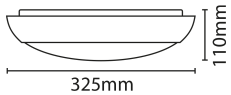

Carina

Carina white bulkhead 17W CCT selectable IP65 with step dim sensor and emergency

DESCRIPTION

Versatile range of decorative bulkheads, offering practicality and style with multiple functional options - perfect for superior leisure, hotels & outdoor applications

FEATURES

- Polycarbonate construction
- Full circular LED array
- IP65, ceiling or wall mounted
- Central BESA box mounting option on the base
- Colour temperature selectable 3100K, 4200K & 6400K
- Li-Ion 3.2V 1500mAh battery 5 year warranty - Replacement battery code: EB11
- Plug in connector between the terminal block and the gear tray. Terminal block is located on the base, allowing for easy wiring and the gear tray to be removed during installation
- 3 hour maintained mode as standard which can also be configured for non maintained operation
- 10% step dim microwave sensor
- Delay time to 10% operation adjustable: 5 sec / 30 sec / 1 min / 5 min / 15 min / 30 min

GENERAL INFORMATION

Light Source	LED	Colour / Finish	White
Application	Internal/External	Mounting Type	Surface
Product Warranty	5 Years	Battery Warranty	5 Years
Net Weight	1.56 kg	Energy Efficiency Class	E

TECHNICAL INFORMATION

Nominal Voltage	240	Frequency	50Hz
Class Protection	2	Operating Temperature (Min)	0 °C
Operating Temperature (Max)	45 °C	Average Rated Life	50,000 h
Number of switching cycles	25,000	Construction Materials Line 1	Polycarbonate
Dimensions - Height	325 mm	Dimensions - Width	325 mm
Dimensions - Depth	110 mm	IK Rating	IK08
IP Rating	IP65		

PRODUCT INFORMATION

Wattage Combined	17W	CCT Combined	3100K / 4200K / 6400K
Luminaire Lumens Combined	1480 - 1500 lm	lm/W Combined	87 - 88 lm/w
Beam Angle	120°	CRI	80
SDCM	<6	Lumen Maintenance	0.8