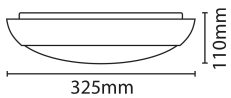

Carina

Carina chrome bulkhead 17W CCT selectable IP65 with step dim sensor

DESCRIPTION

Versatile range of decorative bulkheads, offering practicality and style with multiple functional options - perfect for superior leisure, hotels & outdoor applications

FEATURES

- Polycarbonate construction
- Full circular LED array
- IP65, ceiling or wall mounted
- Central BESA box mounting option on the base
- Colour temperature selectable 3100K, 4200K & 6400K
- Plug in connector between the terminal block and the gear tray. Terminal block is located on the base, allowing for easy wiring and the gear tray to be removed during installation
- 10% step dim microwave sensor
- Delay time to 10% operation adjustable: 5 sec / 30 sec / 1 min / 5 min / 15 min / 30 min
- detection range 100% / 75% / 50% / 25% / 10%

GENERAL INFORMATION

Light Source	LED	Colour / Finish	Polished chrome effect
Application	Internal/External	Mounting Type	Surface
Product Warranty	5 Years	Net Weight	1.31 kg
Energy Efficiency Class	E		

TECHNICAL INFORMATION

Nominal Voltage	240 V	Frequency	50Hz
Class Protection	2	Operating Temperature (Min)	0 °C
Operating Temperature (Max)	45 °C	Average Rated Life	50,000 h
Number of switching cycles	25,000	Construction Materials Line 1	Polycarbonate
Dimensions - Height	325 mm	Dimensions - Width	325 mm
Dimensions - Depth	110 mm		

PRODUCT INFORMATION

Wattage Combined	17W	CCT Combined	3100K / 4200K / 6400K
Luminaire Lumens Combined	1480 - 1500 lm	lm/W Combined	87 - 88 lm/w
Beam Angle	120°	CRI	80
SDCM	<6	Lumen Maintenance	0.8
IP Rating	IP65	IK Rating	IK08