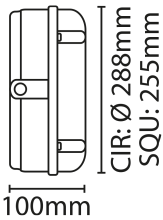

### FEATURES

- Push fit terminals, hinged gear tray & captive fixing screws
- Central BESA box mounting option on the base
- Four 20mm cable entries on the side and one to the rear
- Power Selectable 9W, 14W and 18W
- Colour temperature selectable 3000K, 4400K & 6500K
- 3 hour maintained mode as standard which can also be configured for non maintained operation
- Daylight Sensor adjustable 10 lux / disable
- Detection Sensitivity adjustable 50% / 100%
- detection range 4-6m at 3m installation height

### TECHNICAL INFORMATION

<b>Nominal Voltage</b>	240	<b>Frequency</b>	50Hz
<b>Class Protection</b>	2	<b>Operating Temperature (Min)</b>	-20 °C
<b>Operating Temperature (Max)</b>	45 °C	<b>Average Rated Life</b>	50,000 h
<b>Number of switching cycles</b>	25,000	<b>Construction Materials Line 1</b>	Polycarbonate
<b>Dimensions - Height</b>	290 mm	<b>Dimensions - Width</b>	290 mm
<b>Dimensions - Depth</b>	100 mm	<b>IK Rating</b>	IK10
<b>IP Rating</b>	IP65		