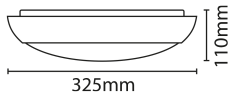

TECHNICAL INFORMATION

Nominal Voltage	240	Frequency	50Hz
Class Protection	1	Operating Temperature (Min)	-20 °C
Operating Temperature (Max)	45 °C	Average Rated Life	50,000 h
Number of switching cycles	25,000	Construction Materials Line 1	Polycarbonate
Dimensions - Height	325 mm	Dimensions - Width	325 mm
Dimensions - Depth	110 mm	IK Rating	IK08
IP Rating	IP65		