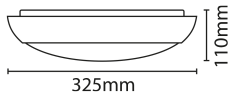

Carina

Carina circular white IP65 bulkhead opal diffuser 17W LED 4000K with microwave sensor and emergency

DESCRIPTION

Versatile range of decorative bulkheads, offering practicality and style with multiple functional options - perfect for superior leisure, hotels & outdoor applications

FEATURES

- Polycarbonate construction
- Visually similar, energy efficient alternative to 28W 2D fittings
- Multiple low power LED array & optically optimised diffuser: ensures a soft lighting effect with no degradation of light output
- 3 hour maintained mode as standard which can also be configured for non maintained operation
- Adjustable microwave sensor with options to adjust 2-50 lux or disable, detection range 10-100% and time 5 secs - 30 mins

GENERAL INFORMATION

Light Source	LED	Colour / Finish	White
Application	Internal/External	Mounting Type	Surface
Product Warranty	5 Years	Battery Warranty	5 Years
Net Weight	1.2 kg	Energy Efficiency Class	D

TECHNICAL INFORMATION

Nominal Voltage	240	Frequency	50Hz
Class Protection	1	Operating Temperature (Min)	-20 °C
Operating Temperature (Max)	45 °C	Average Rated Life	50,000 h
Number of switching cycles	25,000	Construction Materials Line 1	Polycarbonate
Dimensions - Height	325 mm	Dimensions - Width	325 mm
Dimensions - Depth	110 mm	IK Rating	IK08
IP Rating	IP65		

PRODUCT INFORMATION

Wattage Combined	17W	CCT Combined	4000K
Luminaire Lumens Combined	1850 lm	lm/W Combined	109 lm/w
Beam Angle	120°	CRI	80
SDCM	<6	Lumen Maintenance	0.8