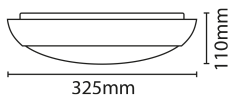

Carina

Carina circular white IP65 bulkhead opal diffuser 17W LED 4000K with microwave sensor

DESCRIPTION

Carina 17W 4000K IP65 decorative bulkhead, offering practicality and traditional style with Microwave and Emergency options available

FEATURES

- Polycarbonate construction
- Visually similar, energy efficient alternative to 28W 2D fittings
- Multiple low power LED array & optically optimised diffuser: ensures a soft lighting effect with no degradation of light output
- Adjustable microwave sensor with options to adjust 2-50 lux or disable, detection range 10-100% and time 5 secs - 30 mins

GENERAL INFORMATION

Light Source	LED	Colour / Finish	White
Application	Internal/External	Mounting Type	Surface
Product Warranty	5 Years	Net Weight	1.05 kg
Energy Efficiency Class	D		

TECHNICAL INFORMATION

Nominal Voltage	240	Frequency	50Hz
Class Protection	1	Operating Temperature (Min)	-20 °C
Operating Temperature (Max)	45 °C	Average Rated Life	35,000 h
Number of switching cycles	15,000	Construction Materials Line 1	Polycarbonate
Dimensions - Height	325 mm	Dimensions - Width	325 mm
Dimensions - Depth	110 mm	IP Rating	IP65

PRODUCT INFORMATION

Wattage Combined	17W	CCT Combined	4200K
Luminaire Lumens Combined	1350 lm	lm/W Combined	79 lm/w
Beam Angle	120°	CRI	80
SDCM	<6	Lumen Maintenance	0.7
Lighting Technology used	LED	Non-Directional or Directional	NDLS