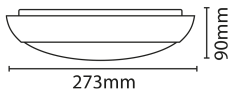

Carina

Slimline Carina circular white IP65 bulkhead opal diffuser 9W LED 4200K with microwave sensor

DESCRIPTION

More compact, lower power version of our hugely popular Carina range. Ideal where a discreet appearance is required.

FEATURES

- Full circular LED array & optically optimised diffuser
- Ceiling or wall mounted
- Push fit terminal block & gear tray retaining strap for quick and easy installation
- Adjustable microwave sensor with options to adjust 2-50 lux or disable, detection range 10-100% and time 5 secs - 30 mins

GENERAL INFORMATION

Light Source	LED	Colour / Finish	White
Application	Internal/External	Mounting Type	Surface
Product Warranty	5 Years	Net Weight	0.7 kg
Energy Efficiency Class	E		

TECHNICAL INFORMATION

Nominal Voltage	240	Frequency	50Hz
Class Protection	2	Operating Temperature (Min)	-20 °C
Operating Temperature (Max)	45 °C	Average Rated Life	40,000 h
Number of switching cycles	15,000	Construction Materials Line 1	ABS
Construction Materials Line 2	PC	Dimensions - Height	273 mm
Dimensions - Width	273 mm	Dimensions - Depth	90 mm
IP Rating	IP65		

PRODUCT INFORMATION

Wattage Combined	9W	CCT Combined	4200K
Luminaire Lumens Combined	875 lm	lm/W Combined	97 lm/w
Beam Angle	120°	CRI	80
SDCM	<6	Lumen Maintenance	0.7