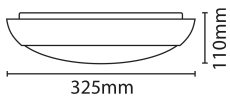

Carina

Carina white IP65 bulkhead 17W CCT selectable with microwave sensor and emergency

DESCRIPTION

Versatile range of decorative bulkheads, offering practicality and style with multiple functional options - perfect for superior leisure, hotels & outdoor applications

FEATURES

- Polycarbonate construction
- Full circular LED array
- IP65, ceiling or wall mounted
- Central BESA box mounting option on the base
- Colour temperature selectable 3100K, 4200K & 6400K
- Plug in connector between the terminal block and the gear tray. Terminal block is located on the base, allowing for easy wiring and the gear tray to be removed during installation
- Adjustable microwave sensor with options to adjust 2-50 lux or disable, detection range 10-100% and time 5 secs - 30 mins
- 3 hour maintained mode as standard can be configured for non maintained
- Li-Ion 3.2V 1500mAh battery 5 year warranty - Replacement battery code: EB11

GENERAL INFORMATION

Light Source	LED	Colour / Finish	White
Application	Internal/External	Mounting Type	Surface
Product Warranty	5 Years	Battery Warranty	5 Years
Net Weight	1.5 kg	Energy Efficiency Class	E

TECHNICAL INFORMATION

Nominal Voltage	240	Frequency	50Hz
Class Protection	2	Operating Temperature (Min)	0 °C
Operating Temperature (Max)	45 °C	Average Rated Life	50,000 h
Number of switching cycles	25,000	Construction Materials Line 1	Polycarbonate
Dimensions - Height	325 mm	Dimensions - Width	325 mm
Dimensions - Depth	110 mm	IK Rating	IK08
IP Rating	IP65		

PRODUCT INFORMATION

Wattage Combined	17W	CCT Combined	3100K / 4200K / 6400K
Luminaire Lumens Combined	1480 - 1500 lm	lm/W Combined	87 - 88 lm/w
Beam Angle	120°	CRI	80
SDCM	<6	Lumen Maintenance	0.8