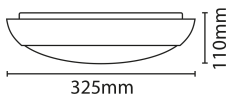

Carina

Carina white IP65 bulkhead 17W CCT selectable with microwave sensor

DESCRIPTION

Versatile range of decorative bulkheads, offering practicality and style with multiple functional options - perfect for superior leisure, hotels & outdoor applications

FEATURES

- Polycarbonate construction
- Full circular LED array
- IP65, ceiling or wall mounted
- Full circular LED array
- Colour temperature selectable 3100K, 4200K & 6400K
- Plug in connector between the terminal block and the gear tray. Terminal block is located on the base, allowing for easy wiring and the gear tray to be removed during installation
- Adjustable microwave sensor with options to adjust 2-50 lux or disable, detection range 10-100% and time 5 secs - 30 mins

GENERAL INFORMATION

Light Source	LED	Colour / Finish	White
Application	Internal/External	Mounting Type	Surface
Product Warranty	5 Years	Net Weight	1.19 kg
Energy Efficiency Class	E		

TECHNICAL INFORMATION

Nominal Voltage	240 V	Frequency	50Hz
Class Protection	2	Operating Temperature (Min)	0 °C
Operating Temperature (Max)	45 °C	Average Rated Life	50,000 h
Number of switching cycles	25,000	Construction Materials Line 1	Polycarbonate
Dimensions - Height	325 mm	Dimensions - Width	325 mm
Dimensions - Depth	110 mm		

PRODUCT INFORMATION

Wattage Combined	17W	CCT Combined	3100K / 4200K / 6400K
Luminaire Lumens Combined	1480 - 1500 lm	lm/W Combined	87 - 88 lm/w
Beam Angle	120°	CRI	80
SDCM	<6	Lumen Maintenance	0.8
IP Rating	IP65	IK Rating	IK08