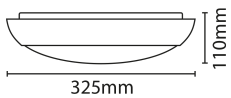

Carina

Carina chrome IP65 bulkhead 17W CCT selectable with microwave sensor

DESCRIPTION

Versatile range of decorative bulkheads, offering practicality and style with multiple functional options - perfect for superior leisure, hotels & outdoor applications

FEATURES

- Polycarbonate construction
- Full circular LED array
- IP65, ceiling or wall mounted
- Central BESA box mounting option on the base
- Colour temperature selectable 3100K, 4200K & 6400K
- Plug in connector between the terminal block and the gear tray. Terminal block is located on the base, allowing for easy wiring and the gear tray to be removed during installation
- Adjustable microwave sensor with options to adjust 2-50 lux or disable, detection range 10-100% and time 5 secs - 30 mins

GENERAL INFORMATION

Light Source	LED	Colour / Finish	Polished chrome effect
Application	Internal/External	Mounting Type	Surface
Product Warranty	5 Years	Net Weight	1.19 kg
Energy Efficiency Class	E		

TECHNICAL INFORMATION

Nominal Voltage	240	Frequency	50Hz
Class Protection	2	Operating Temperature (Min)	0 °C
Operating Temperature (Max)	45 °C	Average Rated Life	50,000 h
Number of switching cycles	25,000	Construction Materials Line 1	Polycarbonate
Dimensions - Height	325 mm	Dimensions - Width	325 mm
Dimensions - Depth	110 mm	IK Rating	IK08
IP Rating	IP65		

PRODUCT INFORMATION

Wattage Combined	14W	CCT Combined	3000K / 4200K / 6400K
Luminaire Lumens Combined	1480 - 1500 lm	lm/W Combined	106 - 107 lm/w
Beam Angle	120°	CRI	80
SDCM	<6	Lumen Maintenance	0.8