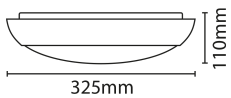

Carina

Carina chrome IP65 bulkhead 17W CCT selectable with microwave sensor and emergency

DESCRIPTION

Versatile range of decorative bulkheads, offering practicality and style with multiple functional options - perfect for superior leisure, hotels & outdoor applications

FEATURES

- Polycarbonate construction
- Full circular LED array
- IP65, ceiling or wall mounted
- Central BESA box mounting option on the base
- Colour temperature selectable 3100K, 4200K & 6400K
- Plug in connector between the terminal block and the gear tray. Terminal block is located on the base, allowing for easy wiring and the gear tray to be removed during installation
- Adjustable microwave sensor with options to adjust 2-50 lux or disable, detection range 10-100% and time 5 secs - 30 mins
- 3 hour maintained mode as standard can be configured for non maintained
- Li-Ion 3.2V 1500mAh battery 5 year warranty - Replacement battery code: EB11

GENERAL INFORMATION

Light Source	LED	Colour / Finish	Polished chrome effect
Application	Internal/External	Mounting Type	Surface
Product Warranty	5 Years	Battery Warranty	5 Years
Net Weight	1.5 kg	Energy Efficiency Class	E

TECHNICAL INFORMATION

Nominal Voltage	240	Frequency	50Hz
Class Protection	2	Operating Temperature (Min)	0 °C
Operating Temperature (Max)	45 °C	Average Rated Life	50,000 h
Number of switching cycles	25,000	Construction Materials Line 1	Polycarbonate
Dimensions - Height	325 mm	Dimensions - Width	325 mm
Dimensions - Depth	110 mm	IK Rating	IK08
IP Rating	IP65		

PRODUCT INFORMATION

Wattage Combined	17W	CCT Combined	3100K / 4200K / 6400K
Luminaire Lumens Combined	1480 - 1500 lm	lm/W Combined	87 - 88 lm/w
Beam Angle	120°	CRI	80
SDCM	<6	Lumen Maintenance	0.8