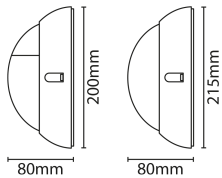

GENERAL INFORMATION

Light Source	LED	Colour / Finish	White
Application	Internal/External	Mounting Type	Surface
Product Warranty	5 Years	Net Weight	0.3 kg
Energy Efficiency Class	E		

TECHNICAL INFORMATION

Nominal Voltage	240	Frequency	50Hz
Class Protection	2	Operating Temperature (Min)	-20 °C
Operating Temperature (Max)	45 °C	Average Rated Life	50,000 h
Number of switching cycles	2,500	Construction Materials Line 1	Polycarbonate
Dimensions - Height	215 mm	Dimensions - Width	215 mm
Dimensions - Depth	80 mm	IP Rating	IP66

PRODUCT INFORMATION

Wattage Combined	6W	CCT Combined	4200K
Luminaire Lumens Combined	530 lm	lm/W Combined	88 lm/w
Beam Angle	120°	CRI	80
SDCM	<6	Lumen Maintenance	0.8
Lighting Technology used	LED	Non-Directional or Directional	NDLS