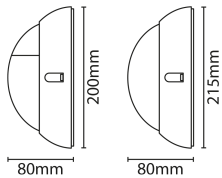

GENERAL INFORMATION

Light Source	LED	Colour / Finish	Black
Application	Internal/External	Mounting Type	Surface
Product Warranty	5 Years	Net Weight	0.3 kg
Energy Efficiency Class	E		

TECHNICAL INFORMATION

Nominal Voltage	240	Frequency	50Hz
Class Protection	2	Operating Temperature (Min)	-20 °C
Operating Temperature (Max)	45 °C	Average Rated Life	50,000 h
Number of switching cycles	25,000	Construction Materials Line 1	Polycarbonate
Dimensions - Height	200 mm	Dimensions - Width	200 mm
Dimensions - Depth	80 mm	IP Rating	IP66

PRODUCT INFORMATION

Wattage Combined	6W	CCT Combined	4200K
Luminaire Lumens Combined	445 lm	lm/W Combined	74 lm/w
Beam Angle	120°	CRI	80
SDCM	<6	Lumen Maintenance	0.8
Lighting Technology used	LED	Non-Directional or Directional	NDLS