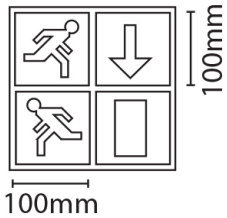

### LGDSET

Self Adhesive Legend Set for Emergency Bulkheads

**FEATURES**

- Strong self adhesive labels
- Combination of symbols to suit actual exit paths
- Can be used as an additional legend set for EMLED3 range or as individual stickers for walls and doors

**GENERAL INFORMATION**

Net Weight	0.02 kg
------------	---------

**TECHNICAL INFORMATION**

Dimensions - Height	100 mm	Dimensions - Width	100 mm
Dimensions - Depth	2 mm		

**PACKAGING**

Packaging Type	Header Card & Bag
Individual unit gross weight	4 g
Intermediate Carton Depth (mm)	10 mm
Intermediate Carton Width (mm)	290 mm
Intermediate Carton Height (mm)	132 mm
Intermediate Pack Qty.	12
Pallet Layers	0
Pallet Qty	0
MOM / OPQ	12 / 12