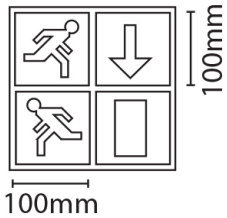

LGDSET

Self Adhesive Legend Set for Emergency Bulkheads

FEATURES

- Strong self adhesive labels
- Combination of symbols to suit actual exit paths
- Can be used as an additional legend set for EMLED3 range or as individual stickers for walls and doors

GENERAL INFORMATION

Net Weight	0.02 kg
-------------------	---------

TECHNICAL INFORMATION

Dimensions - Height	100 mm	Dimensions - Width	100 mm
Dimensions - Depth	2 mm		

PACKAGING

Packaging Type	Header Card & Bag
Individual unit gross weight	4 g
Intermediate Carton Depth (mm)	10 mm
Intermediate Carton Width (mm)	290 mm
Intermediate Carton Height (mm)	132 mm
Intermediate Pack Qty.	12
Pallet Layers	0
Pallet Qty	0
MOM / OPQ	12 / 12