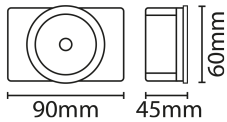

FEATURES

- Full photometric data available to enable lighting designs. Lightoutput is equivalent or superior to traditional fluorescent battens.
- Pressed steel body and polycarbonate diffuser
- LED tray can be removed from the housing for easy installation
- 20mm knockout glands at each end for through wiring options
- BESA box mounting
- Gear tray retaining straps
- Push terminal connections
- 3 hour duration in emergency mode

Li-Ion Emergency Box