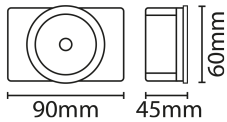

### DESCRIPTION

6ft LED highly efficient traditional style batten fixture, slim profile design with even light distribution, front diffuser and end caps removable to allow for easy wiring at either end of the batten or Besa mounting from the rear of the fitting, available in both standard and high output mode to suit different ceiling heights and task requirements, comes complete with bolt on Emergency downlight attached at the end of the fitting

### FEATURES

- Full photometric data available to enable lighting designs. Lightoutput is equivalent or superior to traditional fluorescent battens.
- Pressed steel body and polycarbonate diffuser
- LED tray can be removed from the housing for easy installation
- 20mm knockout glands at each end for through wiring options
- BESA box mounting
- Gear tray retaining straps
- Push terminal connections
- 3 hour duration in emergency mode

### TECHNICAL INFORMATION

Nominal Voltage	240	Frequency	50Hz
Class Protection	1	Operating Temperature (Min)	-20 °C
Operating Temperature (Max)	45 °C	Average Rated Life	35,000 h
Number of switching cycles	15,000	Construction Materials Line 1	Steel
Construction Materials Line 2	Polycarbonate	Dimensions - Height	73 mm
Dimensions - Width	60 mm	Dimensions - Depth	1730 mm
IP Rating	IP20		