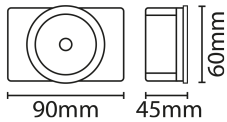

FEATURES

- Full photometric data available to enable lighting designs. Light output is equivalent or superior to traditional fluorescent battens.
- Pressed steel body and polycarbonate diffuser
- LED tray can be removed from the housing for easy installation
- 20mm knockout glands at each end for through wiring options
- BESA box mounting
- Gear tray retaining straps
- Push terminal connections
- 3 hour duration in emergency mode

Li-Ion Emergency Box