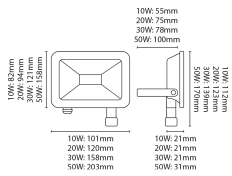

30W IP65 Floodlight

30W black IP65 Floodlight LED 2800lm 4000K

DESCRIPTION

30W IP65 Floodlight

FEATURES

- Aluminium body with tempered glass diffuser
- Pre-wired with 22cm 3 core flex
- Quick fix bracket

GENERAL INFORMATION

Light Source	LED	Colour / Finish	Black
Application	External	Mounting Type	Surface
Product Warranty	5 Years	Net Weight	0.39 kg
Energy Efficiency Class	F		

TECHNICAL INFORMATION

Nominal Voltage	240 V	Frequency	50Hz
Class Protection	1	Average Rated Life	25,000 h
Number of switching cycles	12,500	Construction Materials Line 1	Aluminium
Construction Materials Line 2	Glass	Dimensions - Height	139 mm
Dimensions - Width	158 mm	Dimensions - Depth	21 mm

PRODUCT INFORMATION

Wattage Combined	30W	CCT Combined	4000K
Luminaire Lumens Combined	2800 lm	lm/W Combined	93 lm/w
Beam Angle	110°	CRI	80
SDCM	<6	Lumen Maintenance	0.7
IP Rating	IP65		

IP65

PHOTOMETRICS