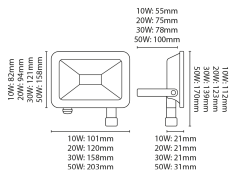

20W IP65 Floodlight

20W black IP65 Floodlight LED 1800lm 4000K

DESCRIPTION

20W IP65 Floodlight

FEATURES

- Aluminium body with tempered glass diffuser
- Pre-wired with 22cm 3 core flex
- Quick fix bracket

GENERAL INFORMATION

Light Source	LED	Colour / Finish	Black
Application	External	Mounting Type	Surface
Product Warranty	5 Years	Net Weight	0.25 kg
Energy Efficiency Class	F		

TECHNICAL INFORMATION

Nominal Voltage	240 V	Frequency	50Hz
Class Protection	1	Average Rated Life	25,000 h
Number of switching cycles	12,500	Construction Materials Line 1	Aluminium
Construction Materials Line 2	Glass	Dimensions - Height	123 mm
Dimensions - Width	120 mm	Dimensions - Depth	21 mm

PRODUCT INFORMATION

Wattage Combined	20W	CCT Combined	4000K
Luminaire Lumens Combined	1800 lm	lm/W Combined	90 lm/w
Beam Angle	110°	CRI	80
SDCM	<6	Lumen Maintenance	0.7
IP Rating	IP65		

IP65

PHOTOMETRICS