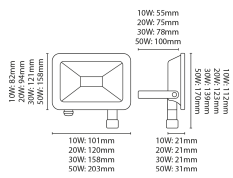

20W IP65 Floodlight

20W black IP65 Floodlight LED 1800lm 4000K

DESCRIPTION

20W IP65 Floodlight

FEATURES

- Aluminium body with tempered glass diffuser
- Pre-wired with 22cm 3 core flex
- Quick fix bracket

GENERAL INFORMATION

Light Source	LED	Colour / Finish	Black
Application	External	Mounting Type	Surface
Product Warranty	5 Years	Net Weight	0.25 kg
Energy Efficiency Class	F		

TECHNICAL INFORMATION

Nominal Voltage	240 V	Frequency	50Hz
Class Protection	1	Average Rated Life	25,000 h
Number of switching cycles	12,500	Construction Materials Line 1	Aluminium
Construction Materials Line 2	Glass	Dimensions - Height	123 mm
Dimensions - Width	120 mm	Dimensions - Depth	21 mm

PRODUCT INFORMATION

Wattage Combined	20W	CCT Combined	4000K
Luminaire Lumens Combined	1800 lm	lm/W Combined	90 lm/w
Beam Angle	110°	CRI	80
SDCM	<6	Lumen Maintenance	0.7
IP Rating	IP65		

IP65

PHOTOMETRICS