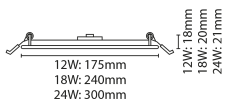

IP44

24W Colour Temperature Selectable Recessed LED Flat Downlight

Recessed flat white 300mm commercial downlight 24W CCT selectable

DESCRIPTION

This range is ideal for many applications, with high lumen efficiency for enhanced energy saving and colour temperature selection allowing the desired lighting effect to be chosen on installation

FEATURES

- Colour temperature selectable – options of 3000K, 4000K & 6000K easily set by a dip switch on the back of the fitting
- Flame retardant aluminium housing with polycarbonate diffuser, includes spring clips to fix within the ceiling
- Slim profile design to allow installations with narrow ceiling voids
- Unobtrusive design with neutral white trim
- Multiple LED low power array: even, shadow free diffused light output
- Flicker free operation
- Lumen efficacy of up to 109 lm/w
- 280mm hole cut out size

GENERAL INFORMATION

Light Source	LED	Colour / Finish	White
Application	Internal	Mounting Type	Recessed
Product Warranty	5 Years	Net Weight	0.64 kg
Energy Efficiency Class	E		

TECHNICAL INFORMATION

Nominal Voltage	240	Frequency	50Hz
Class Protection	2	Operating Temperature (Min)	-20 °C
Operating Temperature (Max)	45 °C	Average Rated Life	50,000 h
Number of switching cycles	25,000	Construction Materials Line 1	Aluminium
Construction Materials Line 2	Polycarbonate	Dimensions - Height	21 mm
Dimensions - Width	300 mm	Dimensions - Depth	300 mm
IP Rating	IP44		

IP44

IP44

Colour Temp.
Selectable

PHOTOMETRICS

Product Code	Product Type	Watts	CCT	Luminaire lumens	Lm/W
KFLATDL12	Standard, 175mm	12 W	3000 K	1250 lm	104 lm/W
			4000 K	1300 lm	108 lm/W
			6000 K	1250 lm	104 lm/W
KFLATDL18	Standard, 240mm	18 W	3000 K	1900 lm	106 lm/W
			4000 K	1970 lm	109 lm/W
			6000 K	1900 lm	106 lm/W
KFLATDL24	Standard, 300mm	24 W	3000 K	2500 lm	104 lm/W
			4000 K	2530 lm	105 lm/W
			6000 K	2520 lm	105 lm/W