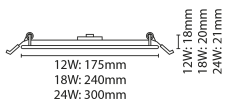

### FEATURES

- Colour temperature selectable – options of 3000K, 4000K & 6000K easily set by a dip switch on the back of the fitting
- Flame retardant aluminium housing with polycarbonate diffuser, includes spring clips to fix within the ceiling
- Slim profile design to allow installations with narrow ceiling voids
- Unobtrusive design with neutral white trim
- Multiple LED low power array: even, shadow free diffused light output
- Flicker free operation
- Lumen efficacy of up to 109 lm/W
- 155mm hole cut out size

### TECHNICAL INFORMATION

Nominal Voltage	240 V	Frequency	50Hz
Class Protection	2	Operating Temperature (Min)	-20 °C
Operating Temperature (Max)	45 °C	Average Rated Life	50,000 h
Number of switching cycles	25,000	Construction Materials Line 1	Aluminium
Construction Materials Line 2	Polycarbonate	Dimensions - Height	18 mm
Dimensions - Width	175 mm	Dimensions - Depth	175 mm