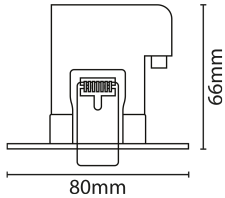

FEATURES

- Fire Rated - individually tested within 30, 60 and 90 minute ceiling constructions
- Loop-in Loop-out wiring facility
- Foam bezel seals against air permeability
- 40° beam angle
- Push terminals
- Hole cut out size - 65mm
- Compact and convenient design

Nominal Voltage	240	Frequency	50Hz
Class Protection	1	Operating Temperature (Min)	-20 °C
Operating Temperature (Max)	45 °C	Average Rated Life	25,000 h
Number of switching cycles	12,500	Construction Materials Line 1	Aluminium
Construction Materials Line 2	Acrylic	Dimensions - Height	78 mm
Dimensions - Width	84 mm	Dimensions - Depth	78 mm
IP Rating	IP65		

PRODUCT INFORMATION

Wattage Combined	5W	CCT Combined	4000K
Luminaire Lumens Combined	515 lm	lm/W Combined	103 lm/w
Beam Angle	40°	CRI	80
SDCM	<6	Lumen Maintenance	0.7

IP65

Lighting Technology used	LED	Non-Directional or Directional	DLS
Mains or non-mains	MLS	Connected light source (CLS)	FALSE
Colour tuneable light source	FALSE	High Luminance light source	FALSE
Anti Glare shield	FALSE	Dimmable	1-10V
Correlated Colour temperature type	SINGLE_VALUE	Chromaticity coordinates x	0.378
Chromaticity coordinates y	0.378	Peak Luminous Intensity (cd)	649.0 cd
Flicker Metric (pst)	0.1	R9 colour rendering index	5.0
Survival factor @6000hrs	0.9	Claim LED Replace Fluorescent	FALSE
Spectrum report available	Yes	CCT1/WATT1: Rated Peak Intensity	649 cd