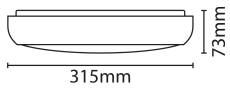

Chara

Chara circular white IP65 bulkhead opal diffuser 14W LED CCT selectable with microwave sensor

DESCRIPTION

A flexible range of LED surface mount ceiling and wall bulkheads with standard, emergency and microwave options. The ability to easily choose the colour temperature to suit the installation is complimented with the accessories available. The accessories enable you to adjust the fittings from utility to decorative, along with different colour options to suit the application as required

FEATURES

- All fittings come with a white full trim
- Hinged LED array & push fit terminal block
- Colour temperature selectable - options of 3000K, 4200K & 6000K easily set by a dip switch on the driver
- Enclosure rated as IK10 for impact resistance
- Central BESA box mounting option on the base
- On Off Microwave Sensor with adjustable Lux setting from 2 to 50 lux
- Adjustable detection range upto 6m
- Hold time from 5 seconds to 30 minutes
- Push connect Terminals

GENERAL INFORMATION

Light Source	LED	Colour / Finish	White
Application	Internal/External	Mounting Type	Surface
Product Warranty	5 Years	Net Weight	0.74 kg
Energy Efficiency Class	E		

TECHNICAL INFORMATION

Nominal Voltage	240	Frequency	50Hz
Class Protection	2	Operating Temperature (Min)	-20 °C
Operating Temperature (Max)	45 °C	Average Rated Life	50,000 h
Number of switching cycles	25,000	Construction Materials Line 1	ABS
Construction Materials Line 2	Polycarbonate	Dimensions - Height	73 mm
Dimensions - Width	315 mm	Dimensions - Depth	315 mm
IK Rating	IK10	IP Rating	IP65

PRODUCT INFORMATION

Wattage Combined	14W	CCT Combined	3000K / 4200K / 6000K
Luminaire Lumens Combined	1560 - 1600 lm	lm/W Combined	111 - 114 lm/w
Beam Angle	120°	CRI	80
SDCM	<6	Lumen Maintenance	0.8