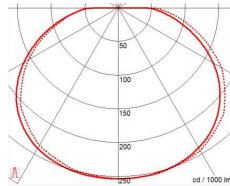

GENERAL INFORMATION

Light Source	LED	Colour / Finish	White
Application	Internal/External	Mounting Type	Surface
Product Warranty	5 Years	Net Weight	0.74 kg
Energy Efficiency Class	E		

TECHNICAL INFORMATION

Nominal Voltage	240	Frequency	50Hz
Class Protection	2	Operating Temperature (Min)	-20 °C
Operating Temperature (Max)	45 °C	Average Rated Life	50,000 h
Number of switching cycles	25,000	Construction Materials Line 1	ABS
Construction Materials Line 2	Polycarbonate	Dimensions - Height	73 mm
Dimensions - Width	315 mm	Dimensions - Depth	315 mm
IK Rating	IK10	IP Rating	IP65

PRODUCT INFORMATION

Wattage Combined	14W	CCT Combined	3000K / 4200K / 6000K
Luminaire Lumens Combined	1560 - 1600 lm	lm/W Combined	111 - 114 lm/w
Beam Angle	120°	CRI	80
SDCM	<6	Lumen Maintenance	0.8