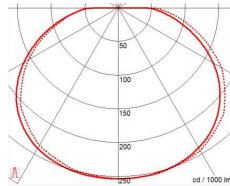

GENERAL INFORMATION

Light Source	LED	Colour / Finish	White
Application	Internal/External	Mounting Type	Surface
Product Warranty	5 Years	Battery Warranty	5 Years
Net Weight	0.85 kg	Energy Efficiency Class	E

TECHNICAL INFORMATION

Nominal Voltage	240	Frequency	50Hz
Class Protection	2	Operating Temperature (Min)	-20 °C
Operating Temperature (Max)	45 °C	Average Rated Life	50,000 h
Number of switching cycles	25,000	Construction Materials Line 1	ABS
Construction Materials Line 2	Polycarbonate	Dimensions - Height	74 mm
Dimensions - Width	316 mm	Dimensions - Depth	316 mm
IK Rating	IK10	IP Rating	IP65

PRODUCT INFORMATION

Wattage Combined	14W	CCT Combined	3000K / 4200K / 6000K
Luminaire Lumens Combined	1560 - 1600 lm	lm/W Combined	111 - 114 lm/w
Beam Angle	120°	CRI	80
SDCM	<6	Lumen Maintenance	0.8