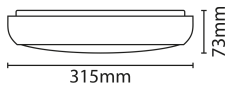

GENERAL INFORMATION

Light Source	LED	Colour / Finish	White
Application	Internal/External	Mounting Type	Surface
Product Warranty	5 Years	Battery Warranty	5 Years
Net Weight	0.85 kg	Energy Efficiency Class	E

TECHNICAL INFORMATION

Nominal Voltage	240	Frequency	50Hz
Class Protection	2	Operating Temperature (Min)	-20 °C
Operating Temperature (Max)	45 °C	Average Rated Life	50,000 h
Number of switching cycles	25,000	Construction Materials Line 1	ABS
Construction Materials Line 2	Polycarbonate	Dimensions - Height	74 mm
Dimensions - Width	316 mm	Dimensions - Depth	316 mm
IK Rating	IK10	IP Rating	IP65

PRODUCT INFORMATION

Wattage Combined	14W	CCT Combined	3000K / 4200K / 6000K
Luminaire Lumens Combined	1560 - 1600 lm	lm/W Combined	111 - 114 lm/w
Beam Angle	120°	CRI	80
SDCM	<6	Lumen Maintenance	0.8