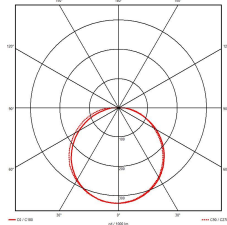

Chara

Chara circular white IP65 bulkhead opal diffuser 14W LED CCT selectable with microwave sensor and emergency

DESCRIPTION

A flexible range of LED surface mount ceiling and wall bulkheads with standard, emergency and microwave options. The ability to easily choose the colour temperature to suit the installation is complimented with the accessories available. The accessories enable you to adjust the fittings from utility to decorative, along with different colour options to suit the application as required

FEATURES

- All fittings come with a white full trim
- Hinged LED array & push fit terminal block
- Colour temperature selectable - options of 3000K, 4200K & 6000K easily set by a dip switch on the driver
- Enclosure rated as IK10 for impact resistance
- Central BESA box mounting option on the base
- 3 hour maintained mode as standard which can also be configured for non maintained operation
- On Off Microwave Sensor with adjustable Lux setting from 2 to 50 lux
- Adjustable detection range upto 6m
- Hold time from 5 seconds to 30 minutes
- Push connect Terminals

TECHNICAL INFORMATION

Nominal Voltage	240 V	Frequency	50Hz
Class Protection	2	Operating Temperature (Min)	-20 °C
Operating Temperature (Max)	45 °C	Average Rated Life	50,000 h
Number of switching cycles	25,000	Construction Materials Line 1	ABS
Construction Materials Line 2	Polycarbonate	Dimensions - Height	74 mm
Dimensions - Width	316 mm	Dimensions - Depth	316 mm

PRODUCT INFORMATION

Wattage Combined	14W	CCT Combined	3000K / 4200K / 6000K
Luminaire Lumens Combined	1560 - 1600 lm	lm/W Combined	111 - 114 lm/w
Beam Angle	120°	CRI	80
SDCM	<6	Lumen Maintenance	0.8
IP Rating	IP65	IK Rating	IK10