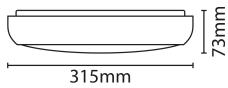

Chara

Chara circular white IP65 bulkhead opal diffuser 14W LED CCT selectable with microwave sensor and emergency

DESCRIPTION

A flexible range of LED surface mount ceiling and wall bulkheads with standard, emergency and microwave options. The ability to easily choose the colour temperature to suit the installation is complimented with the accessories available. The accessories enable you to adjust the fittings from utility to decorative, along with different colour options to suit the application as required

FEATURES

- All fittings come with a white full trim
- Hinged LED array & push fit terminal block
- Colour temperature selectable - options of 3000K, 4200K & 6000K easily set by a dip switch on the driver
- Enclosure rated as IK10 for impact resistance
- Central BESA box mounting option on the base
- 3 hour maintained mode as standard which can also be configured for non maintained operation
- On Off Microwave Sensor with adjustable Lux setting from 2 to 50 lux
- Adjustable detection range upto 6m
- Hold time from 5 seconds to 30 minutes
- Push connect Terminals

TECHNICAL INFORMATION

Nominal Voltage	240 V	Frequency	50Hz
Class Protection	2	Operating Temperature (Min)	-20 °C
Operating Temperature (Max)	45 °C	Average Rated Life	50,000 h
Number of switching cycles	25,000	Construction Materials Line 1	ABS
Construction Materials Line 2	Polycarbonate	Dimensions - Height	74 mm
Dimensions - Width	316 mm	Dimensions - Depth	316 mm

PRODUCT INFORMATION

Wattage Combined	14W	CCT Combined	3000K / 4200K / 6000K
Luminaire Lumens Combined	1560 - 1600 lm	lm/W Combined	111 - 114 lm/w
Beam Angle	120°	CRI	80
SDCM	<6	Lumen Maintenance	0.8
IP Rating	IP65	IK Rating	IK10