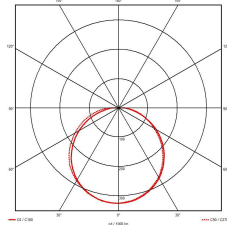

GENERAL INFORMATION

Light Source	LED	Colour / Finish	White
Application	Internal/External	Mounting Type	Surface
Product Warranty	5 Years	Battery Warranty	5 Years
Net Weight	0.53 kg	Energy Efficiency Class	E

TECHNICAL INFORMATION

Nominal Voltage	240 V	Frequency	50Hz
Class Protection	2	Operating Temperature (Min)	-20 °C
Operating Temperature (Max)	45 °C	Average Rated Life	50,000 h
Number of switching cycles	2,500	Construction Materials Line 1	ABS
Construction Materials Line 2	Polycarbonate	Dimensions - Height	74 mm
Dimensions - Width	316 mm	Dimensions - Depth	316 mm

PRODUCT INFORMATION

Wattage Combined	14W	CCT Combined	3000K / 4200K / 6000K
Luminaire Lumens Combined	1560 - 1600 lm	lm/W Combined	111 - 114 lm/w
Beam Angle	120°	CRI	80
SDCM	<6	Lumen Maintenance	0.8
IP Rating	IP65	IK Rating	IK10