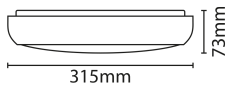

Chara

Chara circular white IP65 bulkhead opal diffuser 14W LED CCT selectable with emergency

DESCRIPTION

A flexible range of LED surface mount ceiling and wall bulkheads with standard, emergency and microwave options. The ability to easily choose the colour temperature to suit the installation is complimented with the accessories available. The accessories enable you to adjust the fittings from utility to decorative, along with different colour options to suit the application as required

FEATURES

- All fittings come with a white full trim
- Hinged LED array & push fit terminal block
- Colour temperature selectable - options of 3000K, 4200K & 6000K easily set by a dip switch on the driver
- Enclosure rated as IK10 for impact resistance
- Central BESA box mounting option on the base
- LI-ION EMERGENCY VERSIONS: 3 hour maintained mode as standard which can also be configured for non maintained operation
- Battery - Li-Ion 3.2V 1500mAh. Battery 1 year warranty - Replacement battery code: EB11

GENERAL INFORMATION

Light Source	LED	Colour / Finish	White
Application	Internal/External	Mounting Type	Surface
Product Warranty	5 Years	Battery Warranty	5 Years
Net Weight	0.53 kg	Energy Efficiency Class	E

TECHNICAL INFORMATION

Nominal Voltage	240 V	Frequency	50Hz
Class Protection	2	Operating Temperature (Min)	-20 °C
Operating Temperature (Max)	45 °C	Average Rated Life	50,000 h
Number of switching cycles	2,500	Construction Materials Line 1	ABS
Construction Materials Line 2	Polycarbonate	Dimensions - Height	74 mm
Dimensions - Width	316 mm	Dimensions - Depth	316 mm

PRODUCT INFORMATION