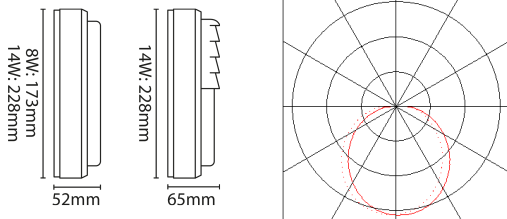

Cassi

8W LED Full Ceiling/Wall Fitting White

DESCRIPTION

Cassi circular compact bulkhead range offers a practical solution for areas requiring a small bulkhead design ideal for utility areas for wall or ceiling mounted available in two sizes to suit different output requirements

FEATURES

- Stainless Steel captive fixing screws
- Polycarbonate diffuser
- 20mm cable entry on back of fitting
- Push fit terminal block

GENERAL INFORMATION

Light Source	LED	Colour / Finish	White
Application	Internal/External	Mounting Type	Surface
Product Warranty	5 Years	Net Weight	0.3 kg
Energy Efficiency Class	D		

TECHNICAL INFORMATION

Nominal Voltage	240	Frequency	50Hz
Class Protection	2	Operating Temperature (Min)	-20 °C
Operating Temperature (Max)	45 °C	Average Rated Life	50,000 h
Number of switching cycles	25,000	Construction Materials Line 1	ABS
Construction Materials Line 2	PC	Dimensions - Height	175 mm
Dimensions - Width	175 mm	Dimensions - Depth	51 mm
IK Rating	IK08	IP Rating	IP54

PRODUCT INFORMATION

Wattage Combined	8W	CCT Combined	4000K
Luminaire Lumens Combined	900 lm	lm/W Combined	113 lm/w
Beam Angle	120°	CRI	80
SDCM	<6	Lumen Maintenance	0.7

Lighting Technology used	LED	Non-Directional or Directional	NDLS
Mains or non-mains	NMLS	Connected light source (CLS)	FALSE
Colour tuneable light source	FALSE	High Luminance light source	FALSE
Anti Glare shield	FALSE	Dimmable	Not Dimmable
Correlated Colour temperature type	SINGLE_VALUE	Correlated Colour temperature (K) 1	4,000
Chromaticity coordinates x	0.377	Chromaticity coordinates y	0.377
R9 colour rendering index	8.0	Survival factor @6000hrs	0.9
Claim LED Replace Fluorescent	FALSE	Spectrum report available	Yes
Displacement Factor	0.9	CCT1/WATT1: Rated Peak Intensity	261 cd