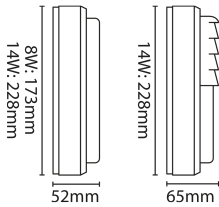

Cassi

8W LED Full Ceiling/Wall Fitting Black

DESCRIPTION

Cassi circular compact bulkhead range offers a practical solution for areas requiring a small bulkhead design ideal for utility areas for wall or ceiling mounted available in two sizes to suit different output requirements

FEATURES

- Stainless Steel captive fixing screws
- Polycarbonate diffuser
- 20mm cable entry on back of fitting
- Push fit terminal block

GENERAL INFORMATION

Light Source	LED	Colour / Finish	Black
Application	Internal/External	Mounting Type	Surface
Product Warranty	5 Years	Net Weight	0.3 kg
Energy Efficiency Class	D		

TECHNICAL INFORMATION

Nominal Voltage	240	Frequency	50-60Hz
Class Protection	2	Operating Temperature (Min)	-20 °C
Operating Temperature (Max)	45 °C	Average Rated Life	50,000 h
Number of switching cycles	25,000	Construction Materials Line 1	ABS
Construction Materials Line 2	PC	Dimensions - Height	175 mm
Dimensions - Width	175 mm	Dimensions - Depth	51 mm
IK Rating	IK08	IP Rating	IP54

IP54

IK08

PHOTOMETRICS					
Product Code	Product Type	Watts	CCT	Luminaire lumens	Lm/W
KCAS14BKFL	Black, Full Trim, 228mm	14 W	4000 K	1570 lm	112 lm/W
KCAS14BKLV	Black, louvre, 228mm	14 W	4000 K	1440 lm	103 lm/W
KCAS14WHFL	White, Full Trim, 228mm	14 W	4000 K	1570 lm	112 lm/W
KCAS14WHLV	White, louvre, 228mm	14 W	4000 K	1440 lm	103 lm/W
KCAS8BKFL	Black, Full Trim, 173mm	8 W	4000 K	900 lm	113 lm/W
KCAS8WHFL	White, Full Trim, 173mm	8 W	4000 K	900 lm	113 lm/W